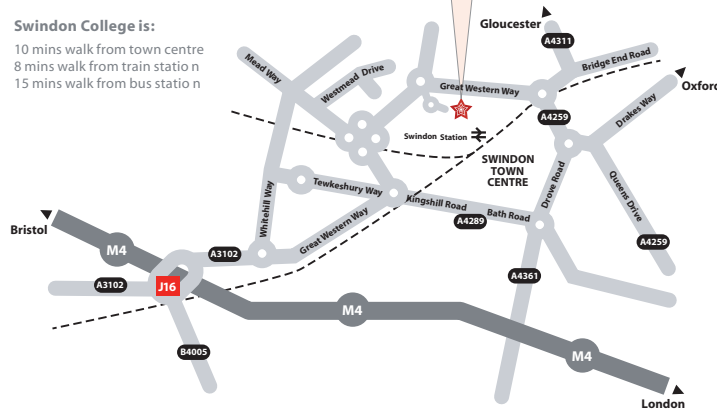

Where to find us!

Swindon College

Swindon College: North Star Avenue

Swindon College is:

- 10 mins walk from town centre
- 8 mins walk from train station
- 15 mins walk from bus station

Swindon : on the M4