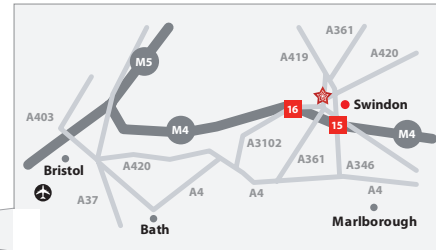

Where to find us!

Swindon College

Swindon College: North Star Avenue

Swindon College is:

- 10 mins walk from town centre
- 8 mins walk from train station
- 15 mins walk from bus station

Swindon : on the M4